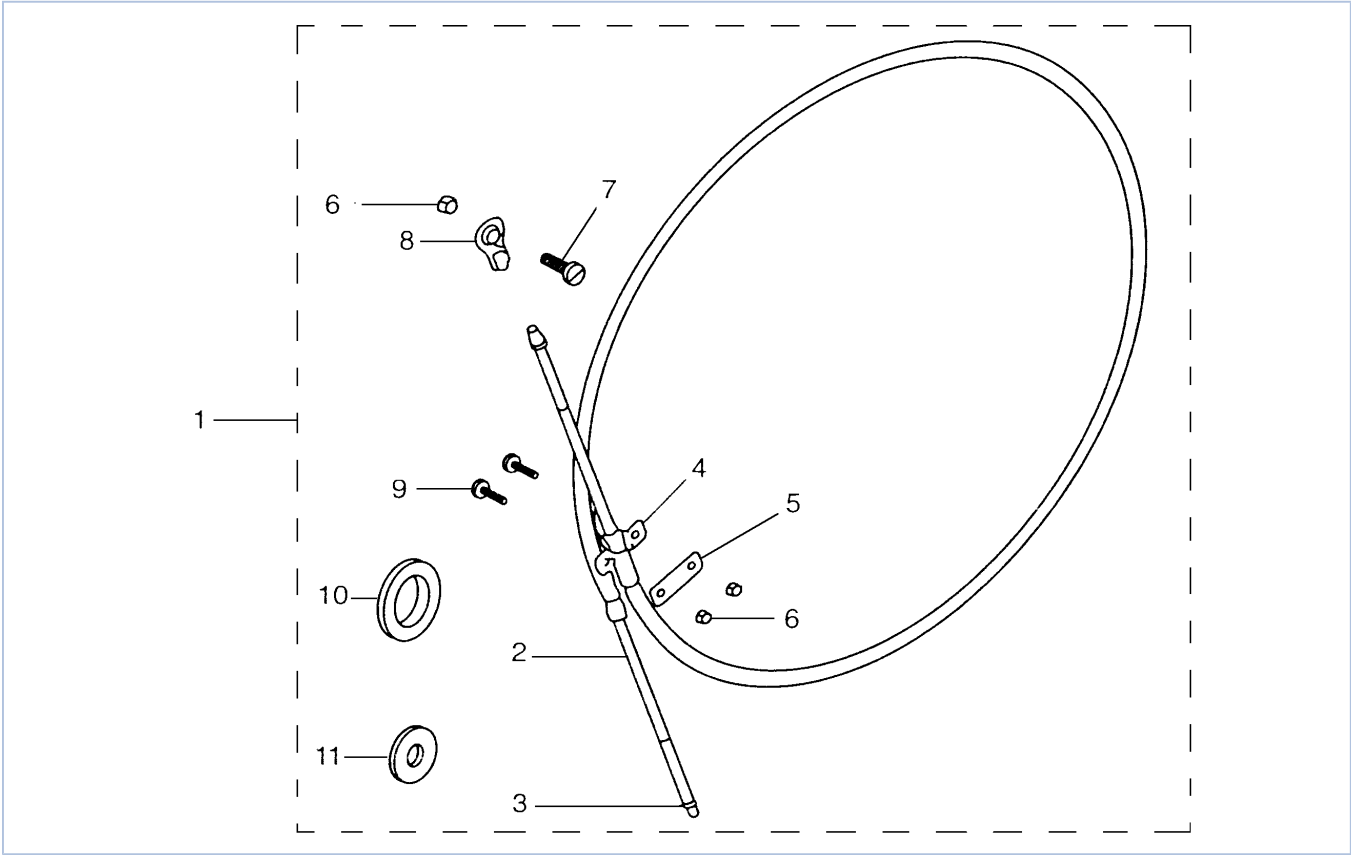

Part List

F90TJRB-PUMP 2003 / TILLER STEERING SHIFT CABLE F80 90

REF - NO	PART NUMBER	PART NAME	QUANTITY	REMARKS
1	67F-JD000-15-66	CABLE, SHIFT ASSEMBLY Y100-4	1	
2	62Y-JD000-54-72	.CABLE 5 FT	1	
3	63D-JD006-21-01	.NUT, HEX 10-32	2	
4	6H4-JD005-43-00	.CABLE CLAMP	1	
5	6H4-JD005-42-00	.SHIM	1	
6	6H4-JD006-21-00	.NUT, NYLOC	3	
7	67F-JD000-15-67	.SCREW, ROD END	1	
8	67F-JD005-53-01	.BALL END #10	1	
9	6H4-JD005-58-00	.SCREW, FIL HD SLOTTED	2	
10	67F-JD000-15-69	.SHIM WASHER, LARGE	1	
11	67F-JD000-15-68	.SHIM WASHER, SMALL	1