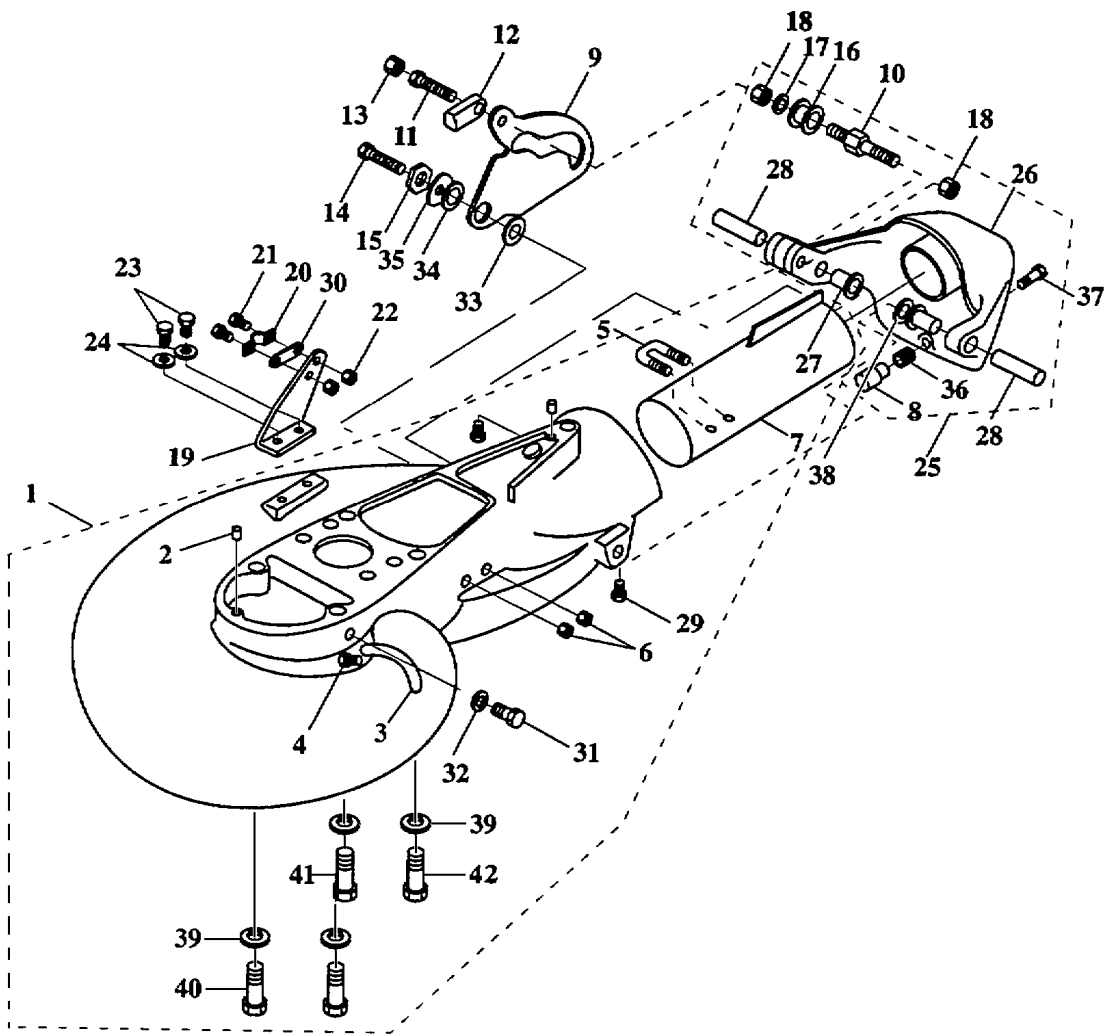

Part List

F90TJRB-PUMP 2003 / INTAKE ASSEMBLY F80 90

REF - NO	PART NUMBER	PART NAME	QUANTITY	REMARKS
1	6H1-JD013-33-00	INTAKE ASSEMBLY, FLANGED 7/3/8"	1	
2	6H1-JD013-32-00	.INTAKE CASING, FLANGED	1	
3	6H1-JD014-31-00	.LINER, FLANGED 7-3/8"	1	
4	6H1-JD001-17-00	.GRILL BAR	9	
5	6H4-JD000-14-00	.GRILL ROD	2	
6	6H1-JD013-19-00	.STUD, 5/16-18	6	
7	6H4-JD006-25-00	.NUT, 5/16-18	6	
8	6H1-JD001-06-25	IMPELLER 7-3/8"	1	

Part List

F90TJRB-PUMP 2003 / DRIVE 1 F80 90

REF - NO	PART NUMBER	PART NAME	QUANTITY	REMARKS
1	67F-JD001-56-31	DRIVESHAFT ASSY W/BEARING CARRIER (5/16" BOLTS)	1	
1	67F-JD001-56-20	DRIVESHAFT ONLY	1	
2	6H1-JD003-93-05	.BEARING CARRIER W/SEAL, O-RINGS	1	
3	6H4-JD005-06-00	.SHAFT SEAL (N472324)	1	
4	6H4-JD005-07-00	.SHAFT SEAL (N6324S)	1	
5	6H4-JD005-21-00	.O-RING	3	
6	6H4-JD005-17-00	.RETAINING RING	2	
7	6H1-JD005-02-00	BEARING (U7305B-UA)	2	
8	6H1-JD004-04-00	BACK UP WASHER	1	
9	6H1-JD004-32-00	SEAL RING ASSY, LARGE	1	
10	6H1-JD005-27-00	.O-RING	2	
11	6H4-JD005-17-00	RETAINING RING	2	
12	6H4-JD005-06-00	SHAFT SEAL (N472324)	1	
13	6H4-JD005-07-00	SHAFT SEAL (N6324S)	1	
14	6H1-JD005-13-00	RETAINING RING	1	
15	6H1-JD006-02-01	BOLT	4	
16	6H4-JD006-40-00	WASHER, SPRING LOCK	4	
17	6H1-JD001-36-00	SHAFT SLEEVE, IMPELLER	1	
18	6H1-JD004-34-00	KEY, TEE	1	
19	6H1-JD001-21-00	SHIM WASHER	8	
20	6H1-JD007-81-00	NUT KEEPER	1	
21	6H1-JD001-22-10	NUT, DRIVESHAFT FLAT	1	
22	6H4-JD000-41-00	SHAFT BEARING THRUST RING	1	
23	6H4-JD005-11-00	RETAINING RING	1	
24	67F-JD001-71-90	TORSIONAL DAMPER KIT	1	
25	67F-JD004-62-02	SNAP, SEAL & O-RING KIT	1	NOT SHOWN