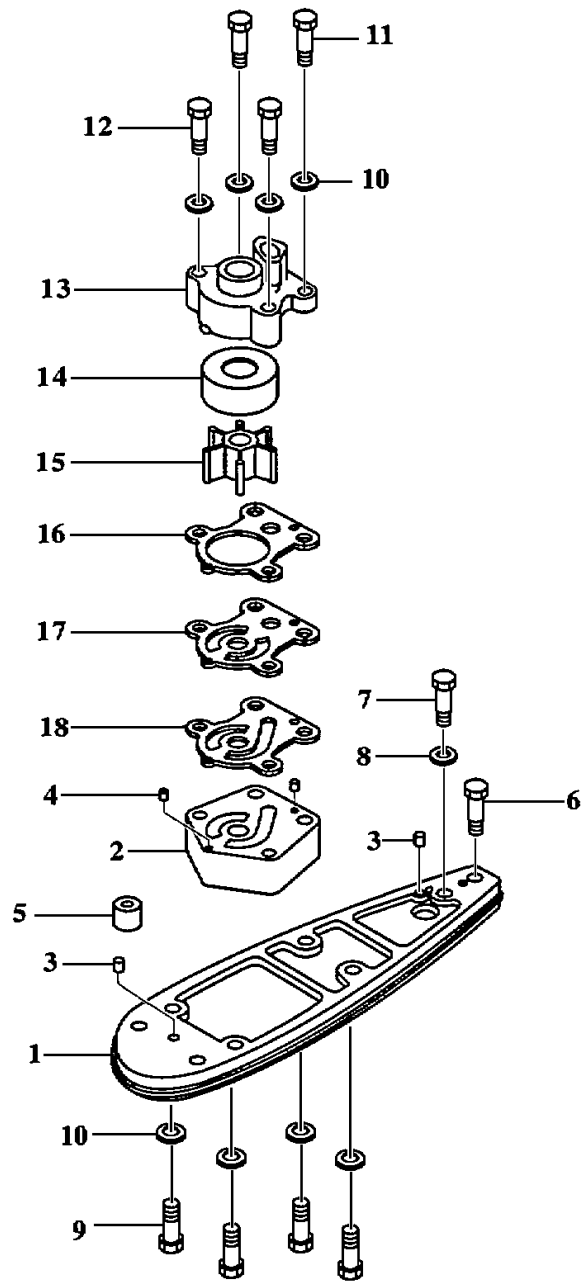

Part List

F90TJRB-PUMP 2003 / MAIN HOUSING F80 90

REF - NO	PART NUMBER	PART NAME	QUANTITY	REMARKS
1	6H1-JD009-08-01	MAIN HOUSING WEX.TUBE	1	
2	6H4-JD006-31-00	DOWEL PIN	2	
3	6H4-JD009-75-00	GREASE HOSE	1	
4	6H4-JD005-39-00	GREASE FITTING	1	
5	67F-JD008-45-00	U-BOLT 1-3/8"	1	
6	6H4-JD006-21-00	NUT, NYLOC	2	
7	6H1-JD001-28-00	EXHAUST TUBE	1	
8	67F-JD001-49-70	GATE BUMPER	1	
9	6H1-JD001-03-40	SHIFT CAM LARGE	1	
10	6H4-JD001-04-30	SHAFT, ROLLER	1	
11	6H1-JD005-73-00	BOLT	1	
12	63D-JD005-53-02	BALL END	1	
13	6H4-JD006-23-00	NYLOC	1	
14	6H4-JD005-74-10	BOLT, HEX HEAD NYLOC	1	
15	6H4-JD001-03-60	CAM, ECCENTRIC DRILLED	1	
16	6H4-JD001-04-20	SHAFT, ROLLER	1	
17	6H4-JD006-35-00	WASHER, PLAIN	1	
18	6H4-JD006-24-00	NUT, FIBER LOCK	2	
19	6H4-JD001-56-00	BRACKET, CABLE SUPPORT	1	
20	6H4-JD005-43-00	CABLE CLAMP	1	
21	6H4-JD005-61-00	SCREW	2	
22	6H4-JD005-19-00	NUT, FIBER LOCK #10-24	2	
23	6H4-JD005-72-00	BOLT	2	
24	6H4-JD006-35-00	WASHER, PLAIN	2	
25	6H1-JD001-17-30	GATE ASSY LARGE CAM 1/2"	1	
26	6H1-JD011-72-01	GATE, PAINTED CAM LARGE 12"	1	
27	6H1-JD005-36-00	NYLINER 4217A 1/2 ID X .82"	2	
28	6H1-JD008-23-00	PIN, REVERSE PIVOT	2	
29	6H4-JD005-74-00	BOLT	2	
30	6H4-JD005-42-00	SHIM	1	
31	6H4-JD001-02-40	FLUSH SCREW	1	
32	6H4-JD001-02-50	WASHER, FIBER M8	1	
33	6H4-JD001-03-70	BUSHING, CAM	1	
34	6H4-JD001-03-80	WASHER, CAM	1	
35	6H4-JD001-03-90	SHIM, CAM	2	
36	6H4-JD001-17-00	SPRING, GATE BUMPER	1	
37	67C-JD005-59-02	SCREW, NYLOC	1	
38	6H1-JD001-17-80	SPRING GATE PIVOT 1/2"	1	
39	6H4-JD006-36-00	WASHER, LOCK M10	4	
40	6H4-JD006-08-00	BOLT 3/8-16 X 2-1/4"	2	
41	6H4-JD006-09-00	BOLT 3/8-16 X 2-3/4"	1	
42	6H1-JD006-10-00	BOLT 3/8-16 X 3"	1	